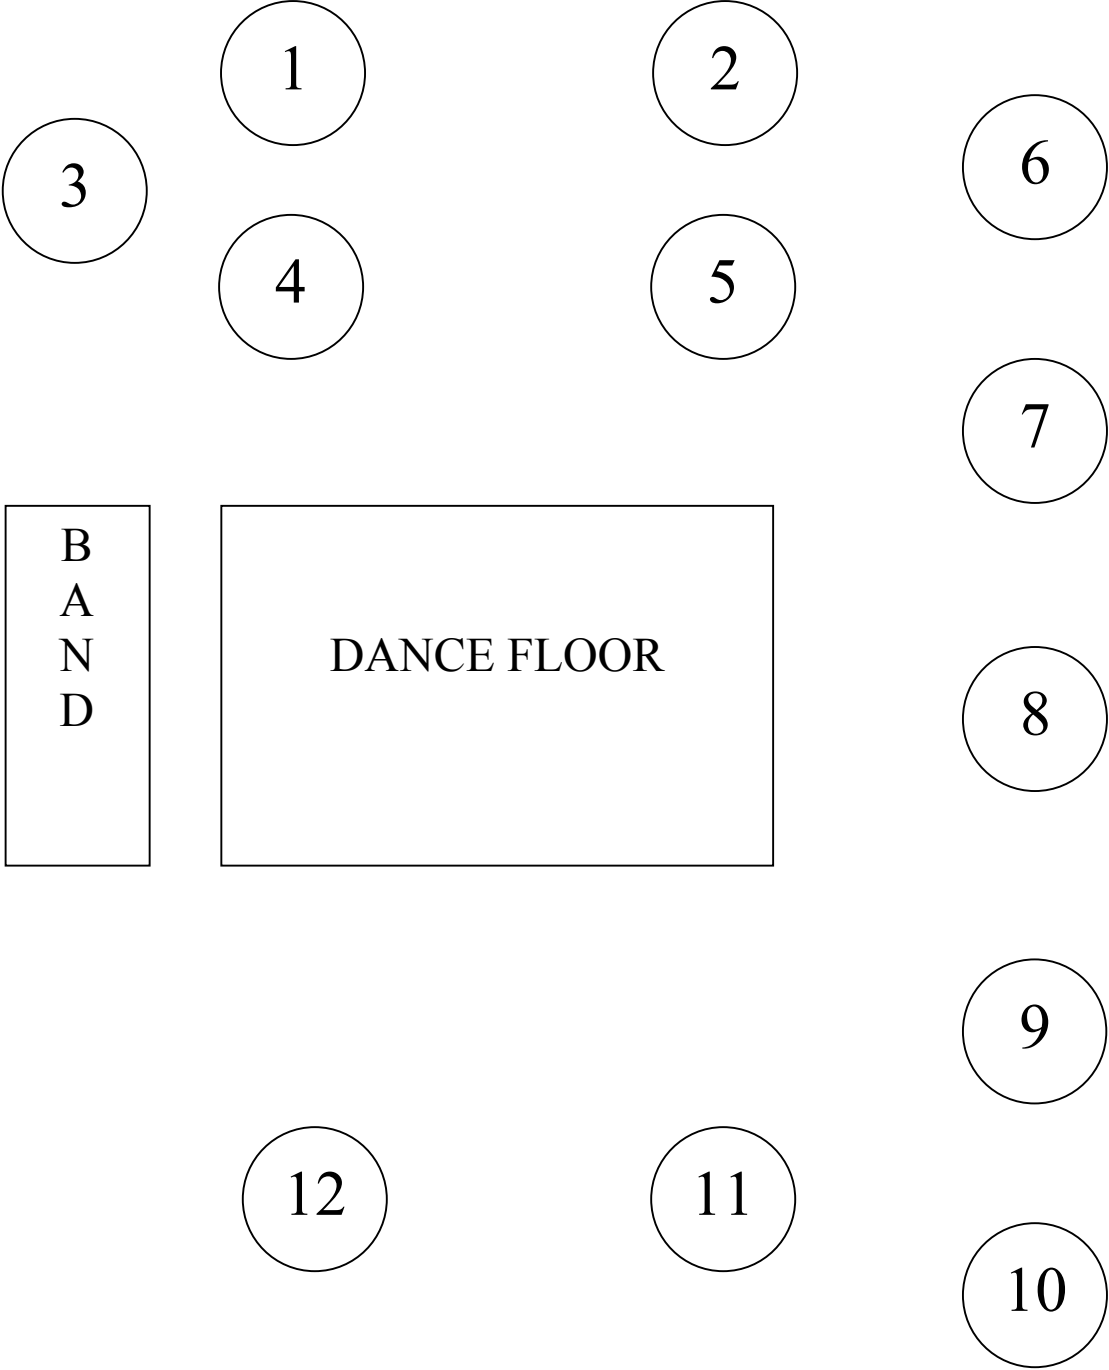

BRIDAL TABLE

Note: Please indicate allocation of Adults & Children per table when finalizing guest numbers      Maximum of 12 Guests per Table