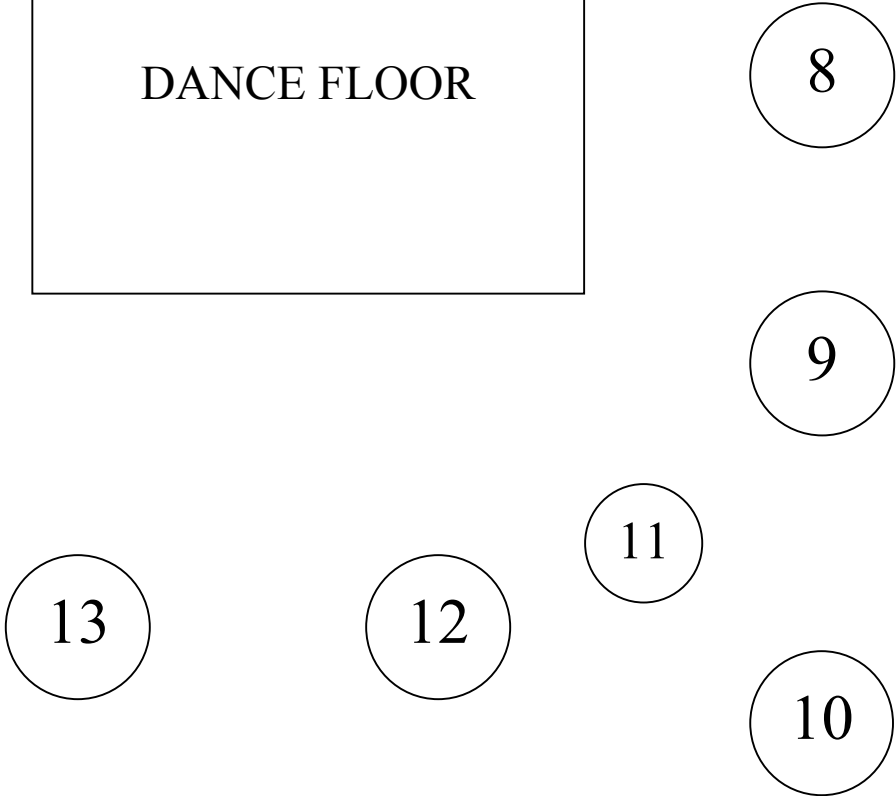

BRIDAL TABLE

B  
A  
N  
D

DANCE FLOOR

Note: Please indicate allocation of Adults & Children per table when finalizing guest numbers. Table 11 has maximum of 10 guests all other tables are Maximum of 12 Guests per Table