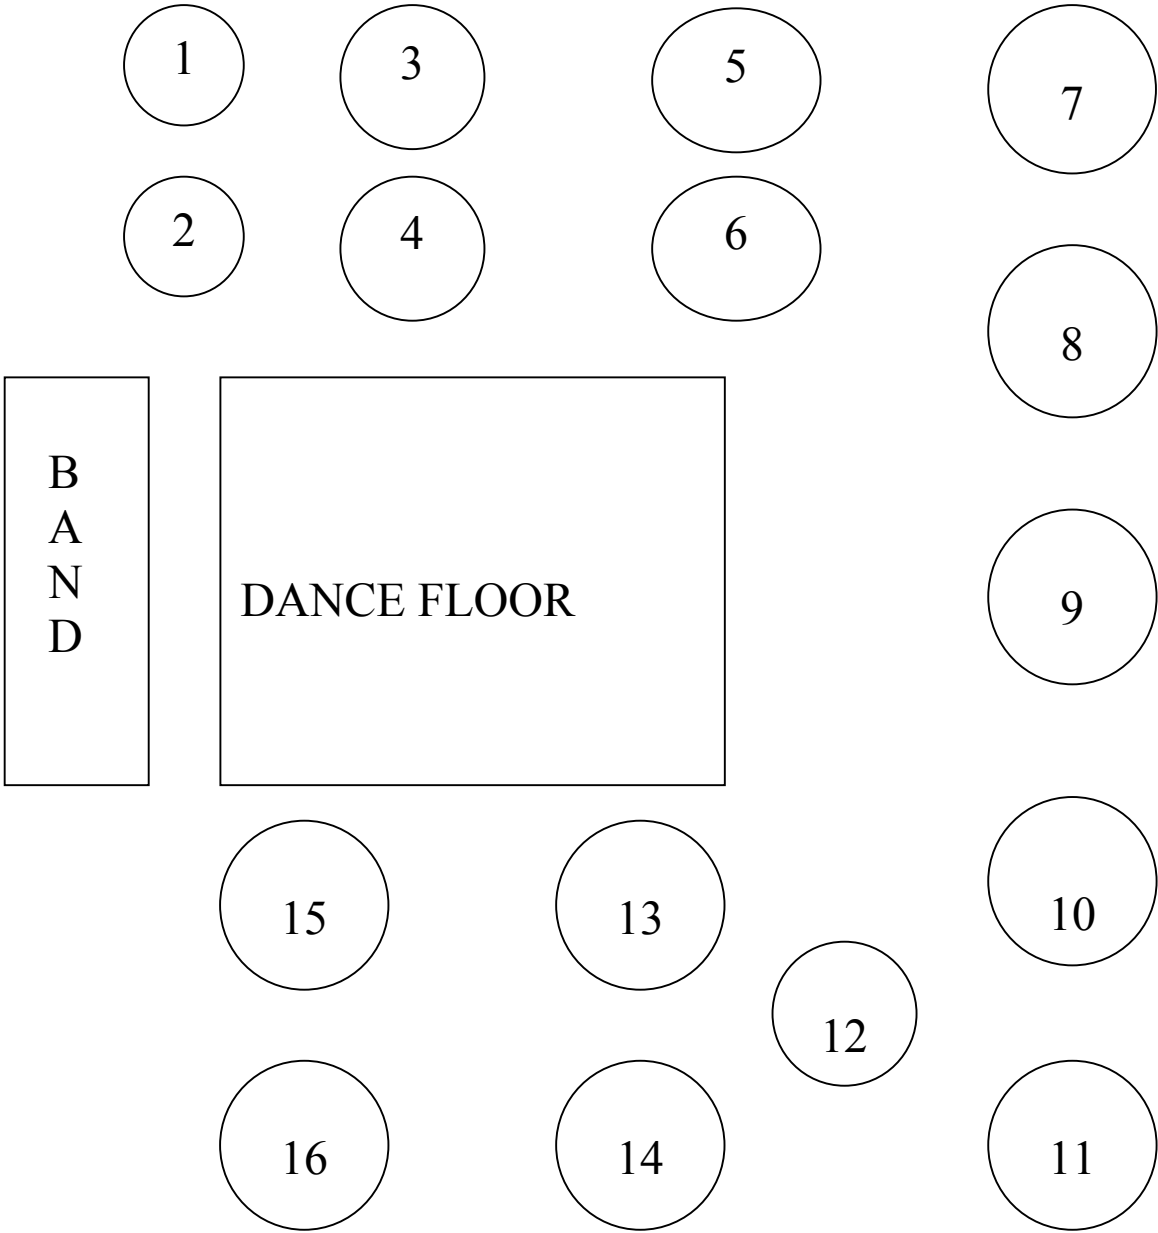

**BRIDAL TABLE**

Note : Tables; 3,4,5,6,7,8,9,10,11,13,14,15,16 = maximum 12 guests  
Tables; 1,2,12 = maximum 10 guests  
This floor plan will sit up to 198 guests.